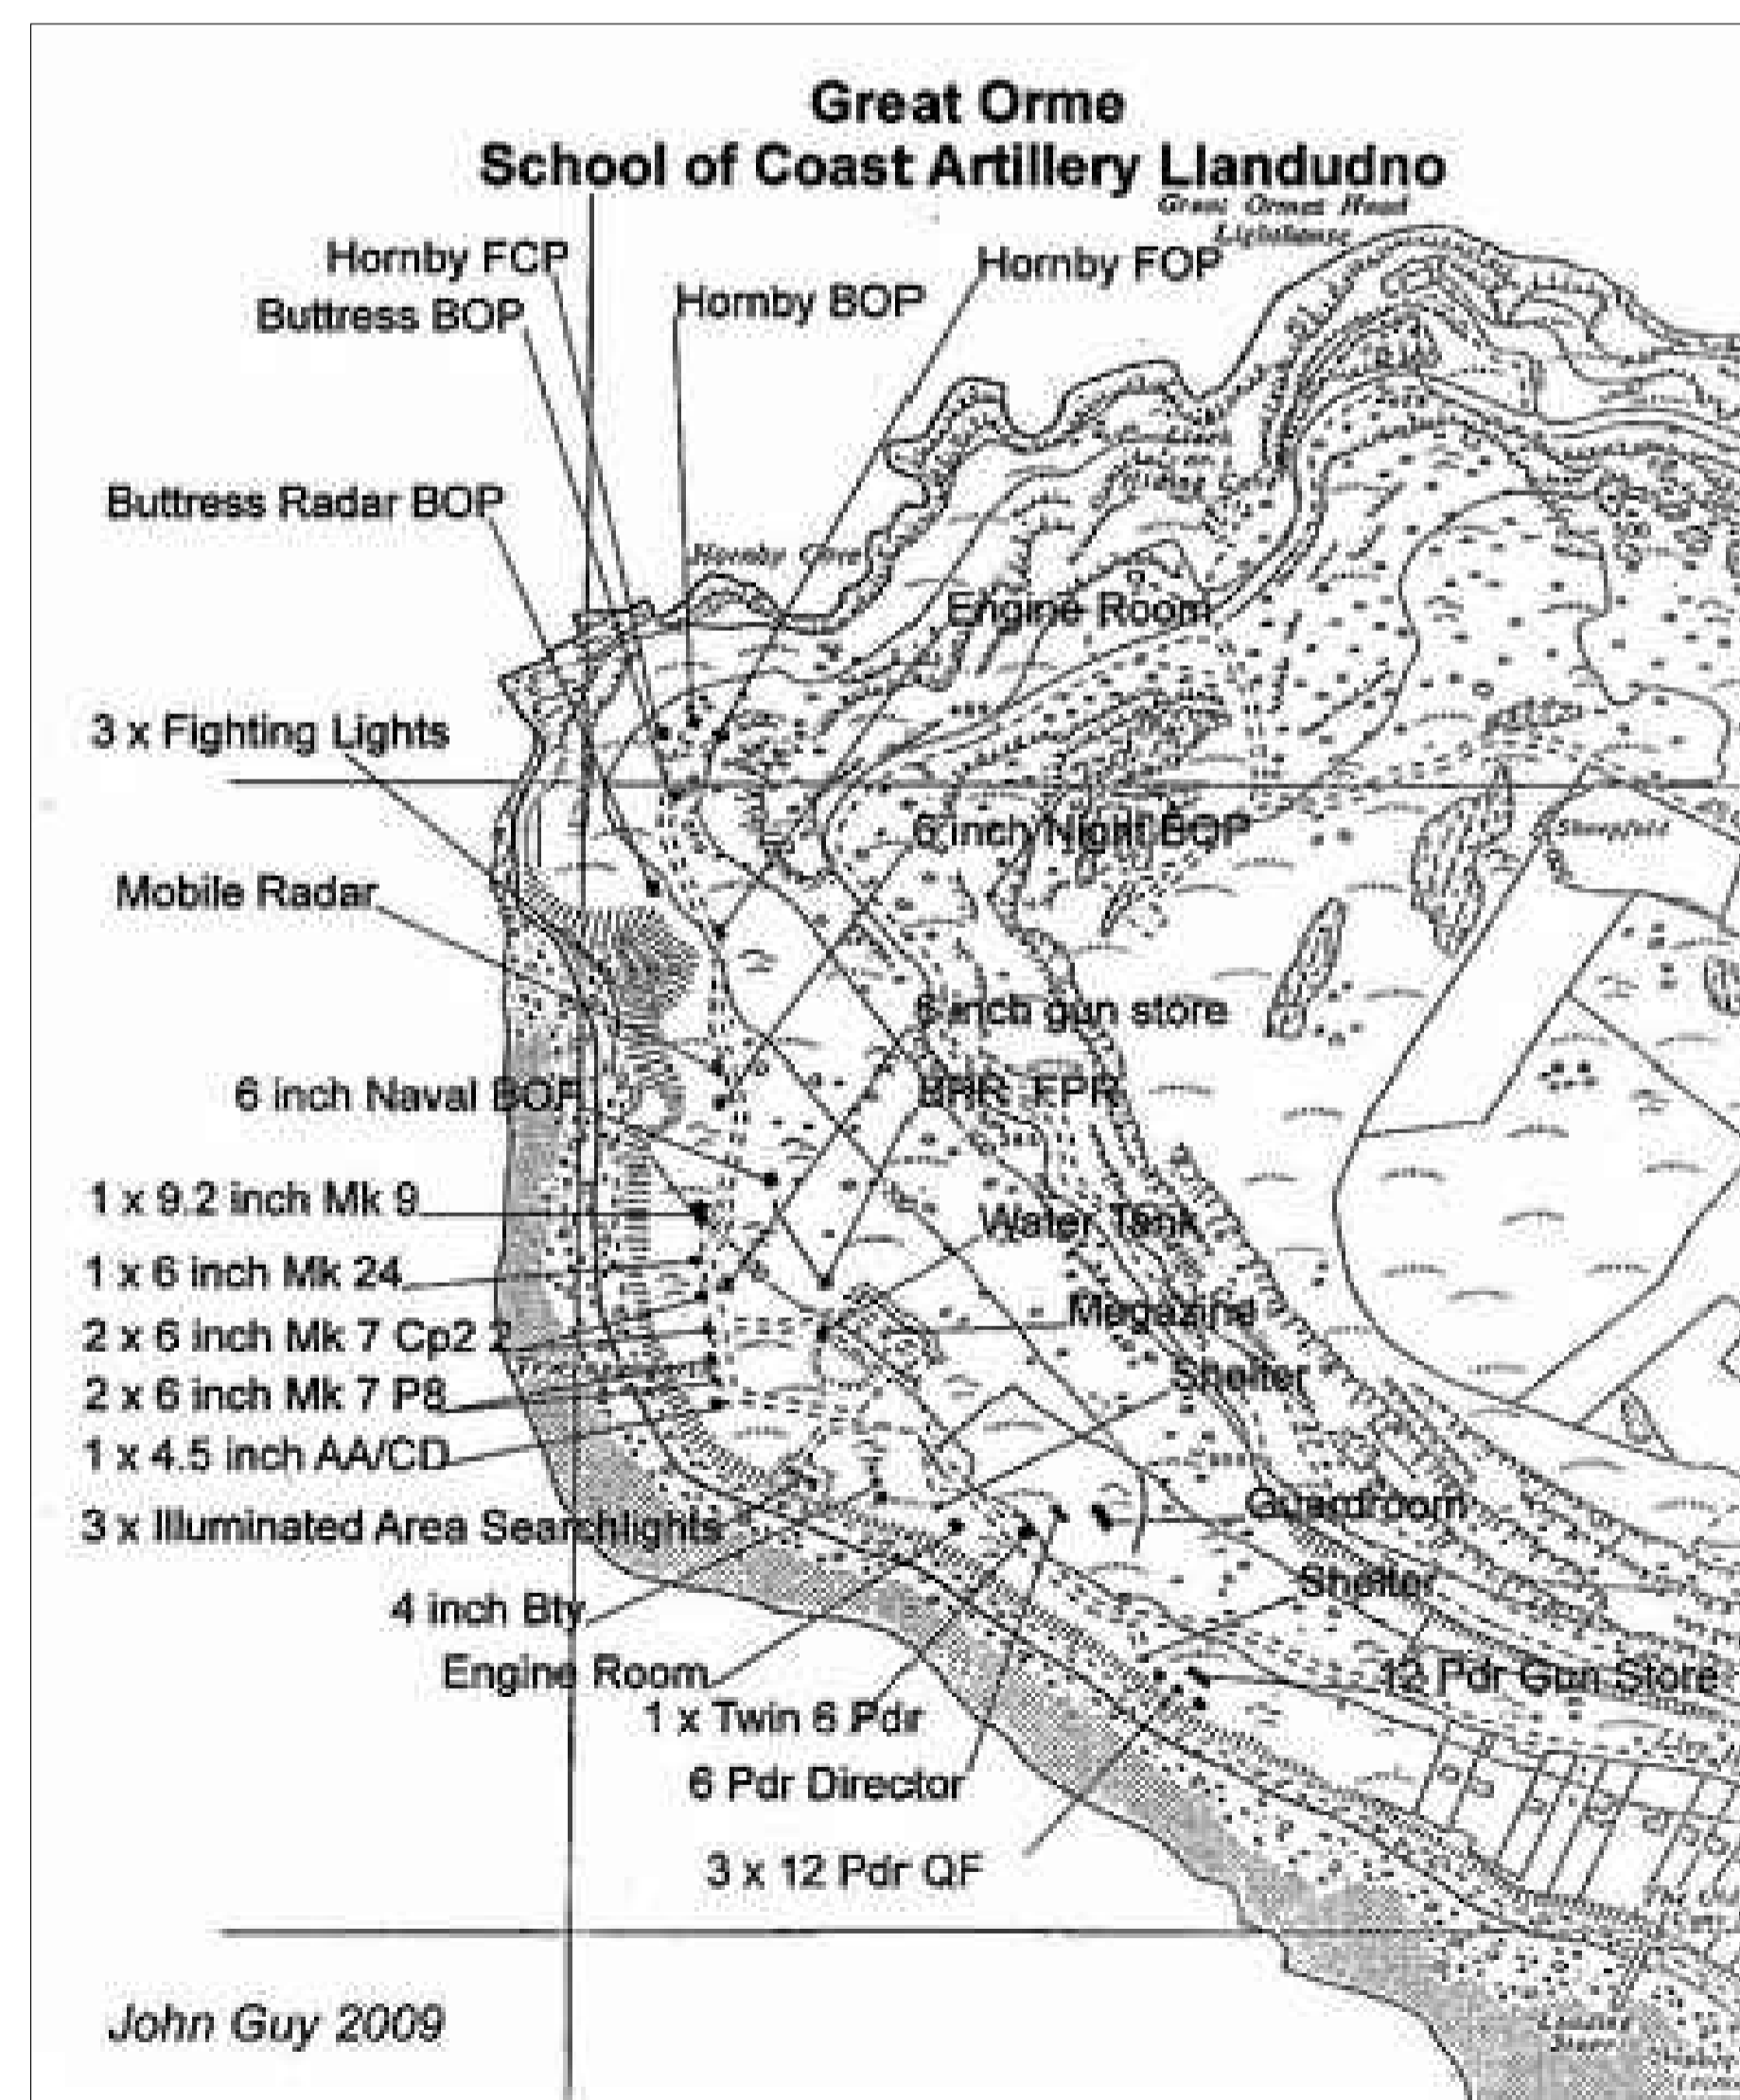

*Ships' Timbers*

*Ships' Timbers*

*Imperial War Museum*

*Coast Artillery School, Great Orme, Llandudno - 31st May, 1942*

*Remains of Coast Artillery School, May 2016*

*Ships' Timbers*

**BWRDD YMGYNGHORI TREFTADAETH - YSGOL MAGNELAU ARFORDIOL  
HERITAGE CONSULTATION BOARD - COASTAL ARTILLERY SCHOOL**

LLANDUDNO  
ESTATE